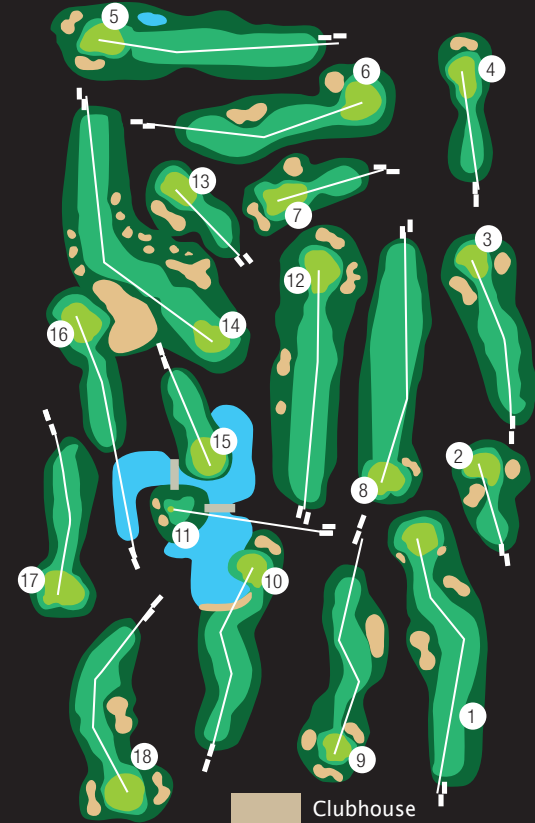

Rules of Play

1. RCA Rules Govern Play, except as modified by local rules.
2. Course boundaries defined by white stakes.
3. Red stakes are lateral hazard.
4. Yellow stakes are water hazard.
5. Golf carts must obey all signs.
6. Please repair divots and ball marks.